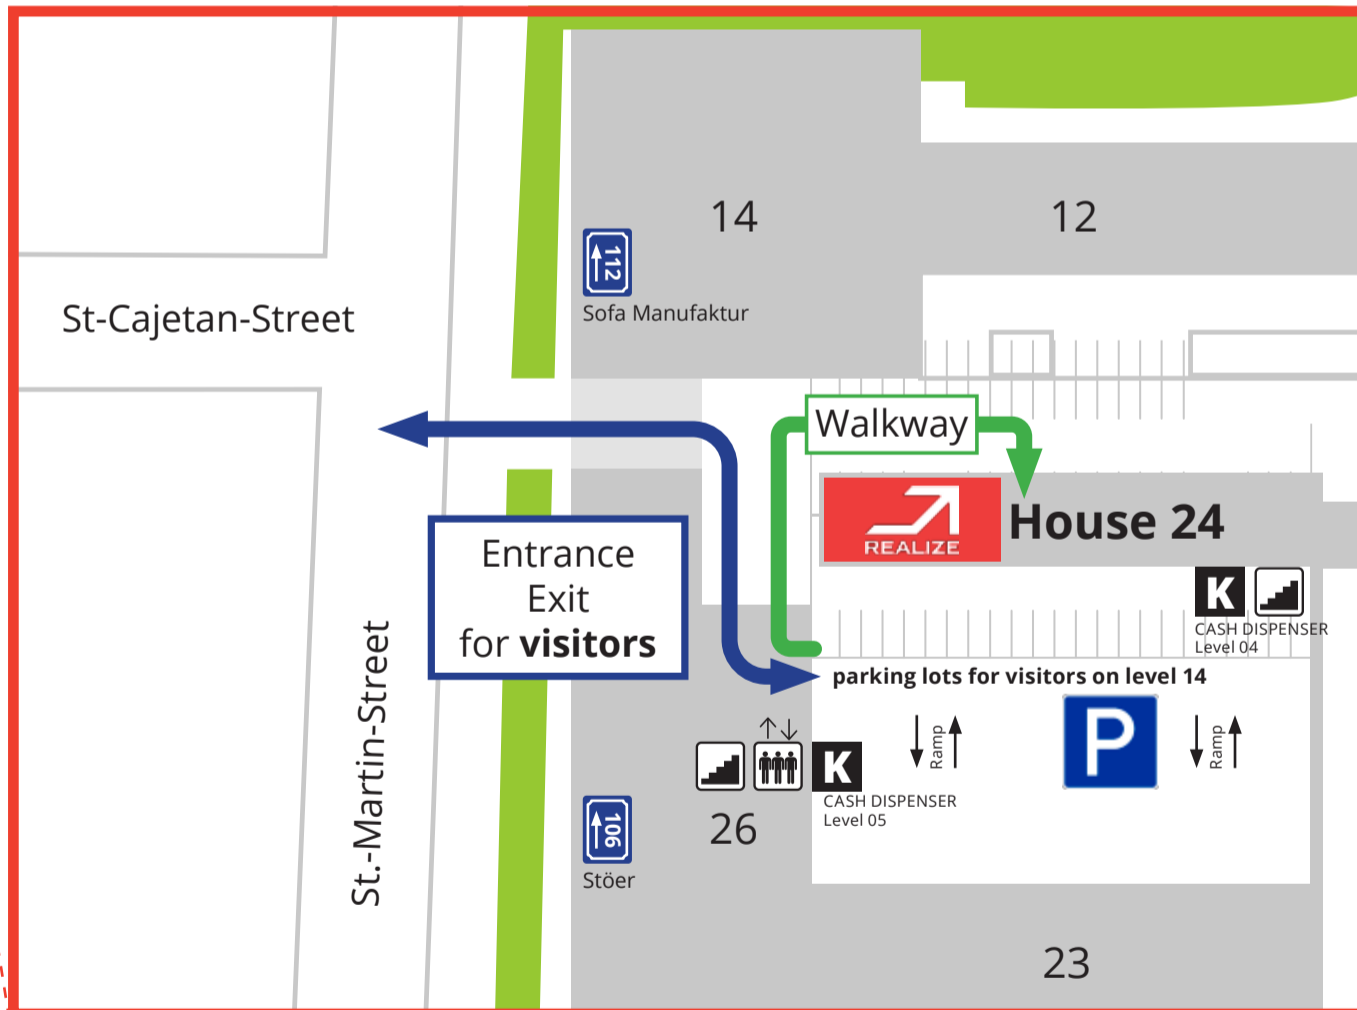

DIRECTION TO

REALIZE EVENT MARKETING.

Approach for parking via St.Martin Str.

Enter the area through the passage **between St.-Martin-Str. # 106 and # 112.**
(**opposite corner St.-Martin-Str./ St.Cajetan-Str.**)

Turn right into the parking garage.

Draw a ticket at the barrier and park on level 14.

The pay machines are located on level 4 & 5 at the staircase.