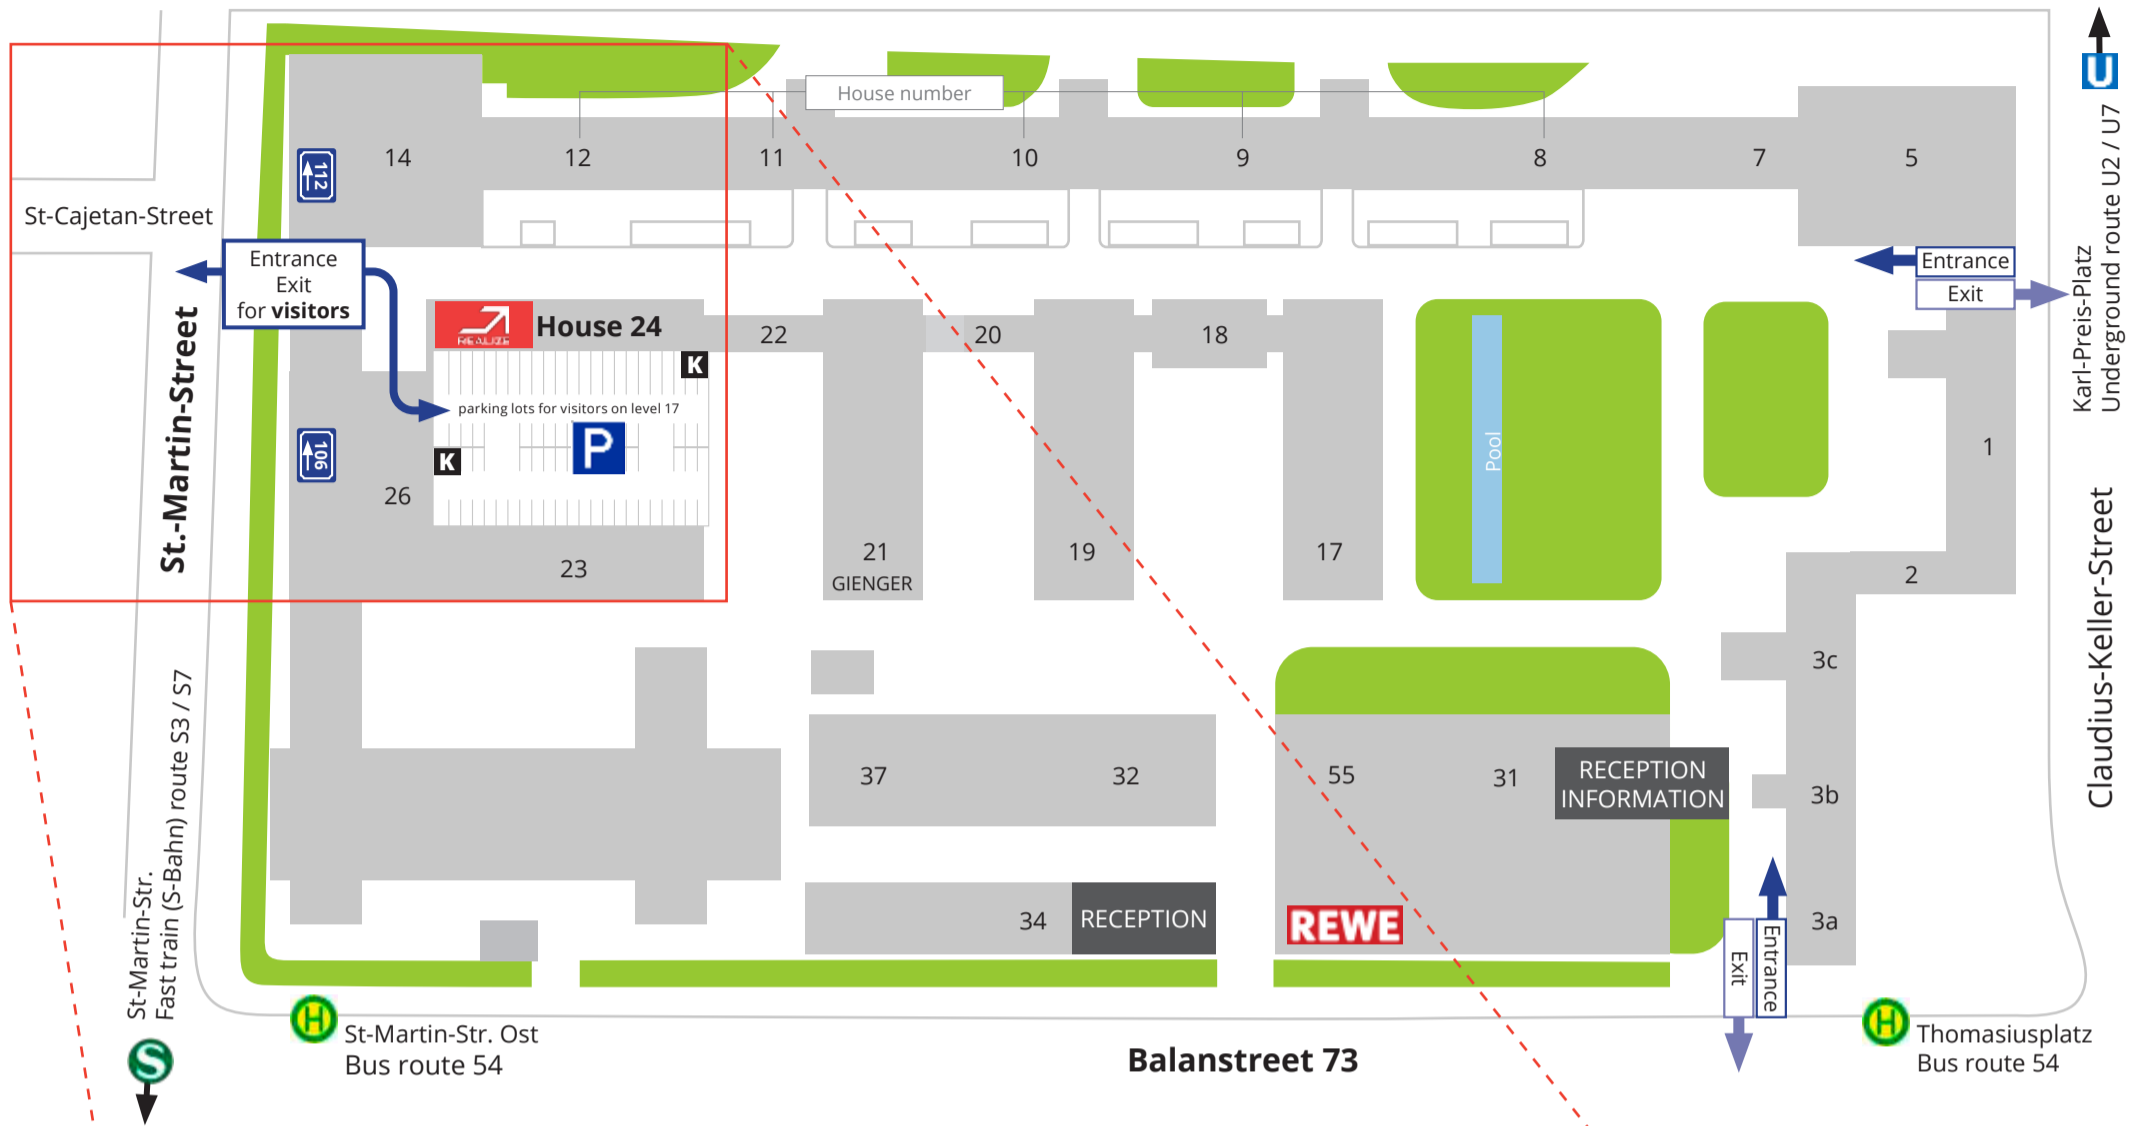

DIRECTION TO

REALIZE EVENT MARKETING.

Approach for parking via St.Martin Str.

Enter the area through the passage **between St.-Martin-Str. # 106 and # 112.**
(**opposite corner St.-Martin-Str./ St.Cajetan-Str.**)

Turn right into the parking garage.

Draw a ticket at the barrier and park on level 14.

The pay machines are located on level 4 & 5 at the staircase.