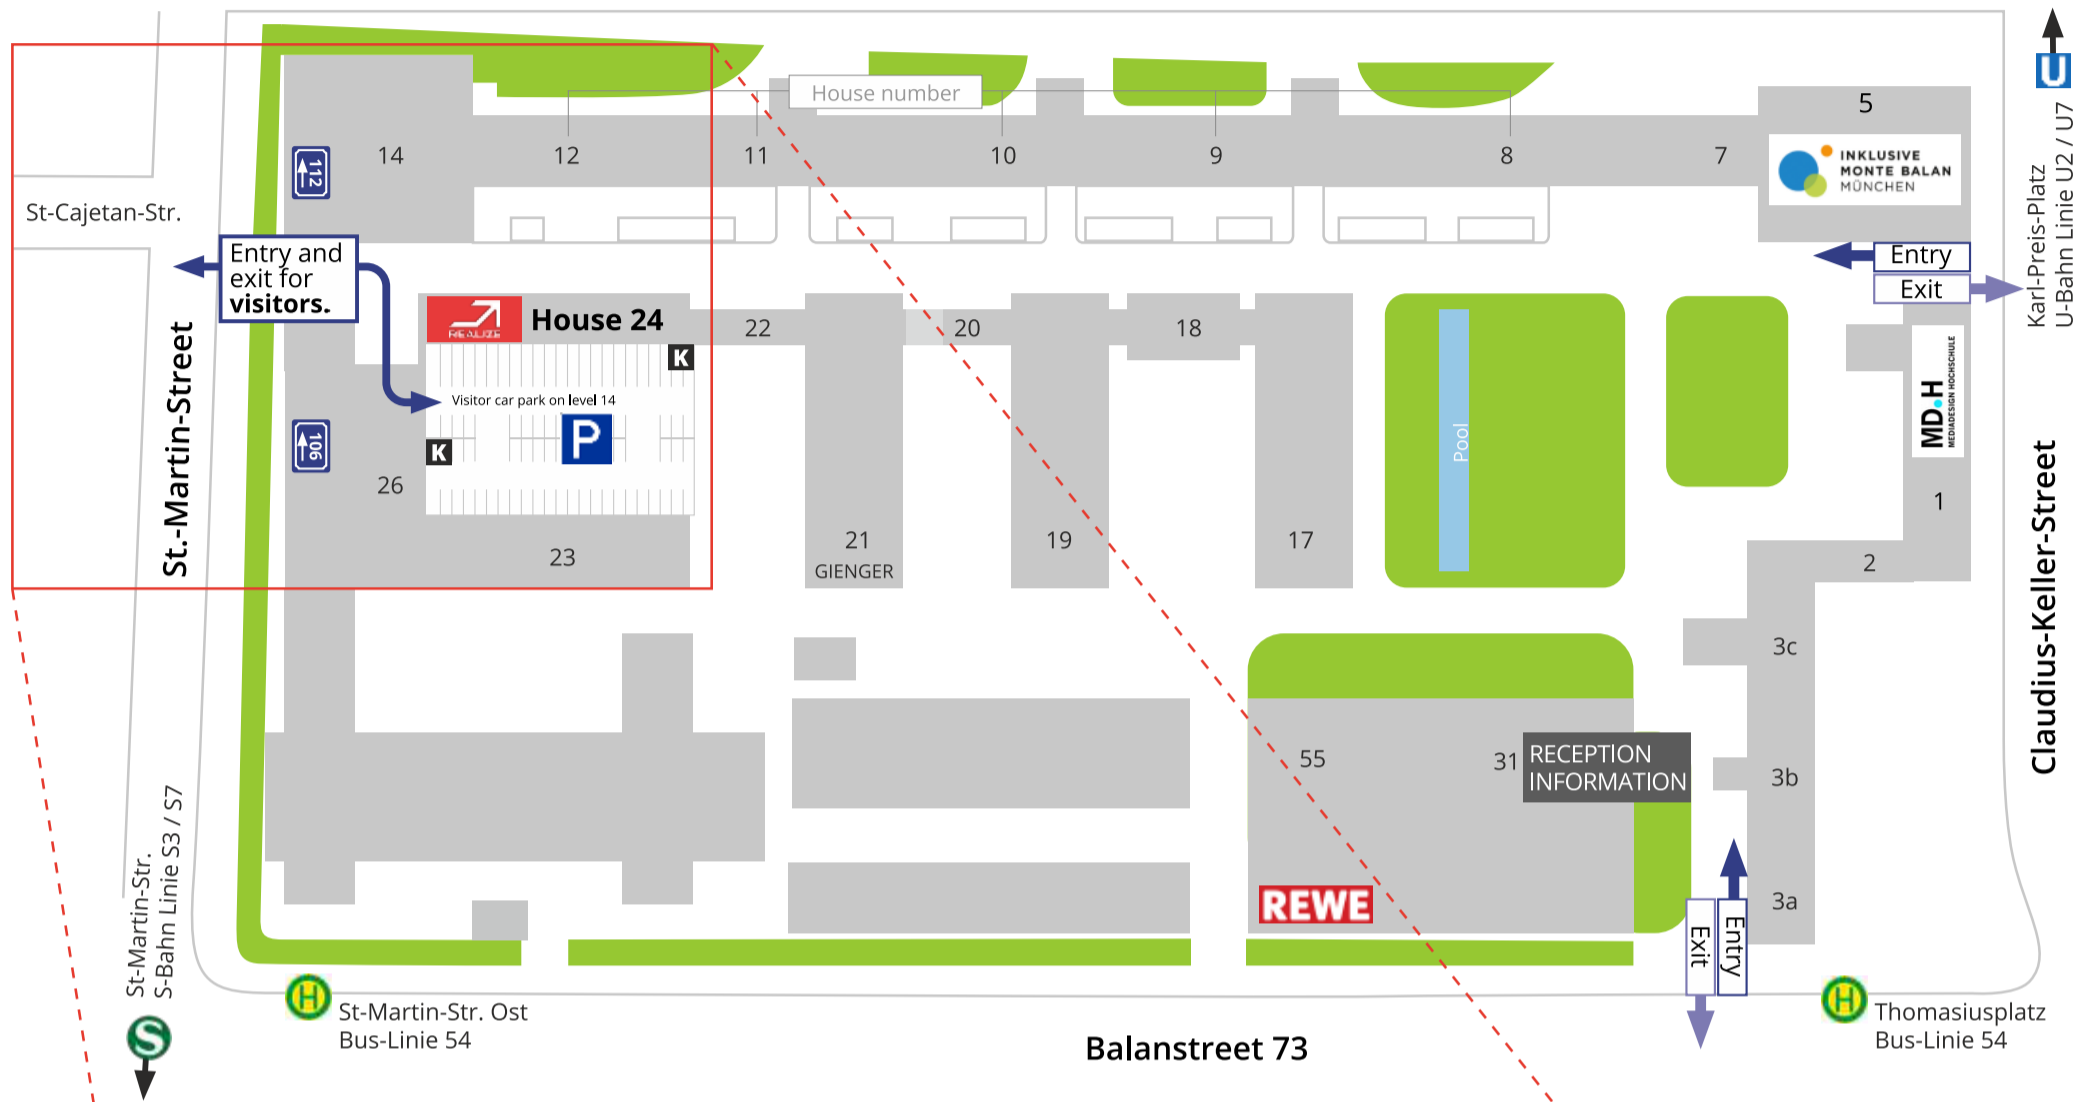

HOW TO FIND US

REALIZE EVENT MARKETING.

REALIZE GMBH

Agency for Event Marketing
Balanstr. 73, House 24
81541 Munich
Ph. +49 89 660 799-0
www.realize-events.de

Approach via St. Martin Str.

Enter via the passageway **between St.-Martin-Str. No. 106 and 112** (opposite the corner of St.-Martin-Str. / St.-Cajetan-Str.), then turn right into the multi-storey car park.

Take a ticket at the barrier around the car park and park on level 14.